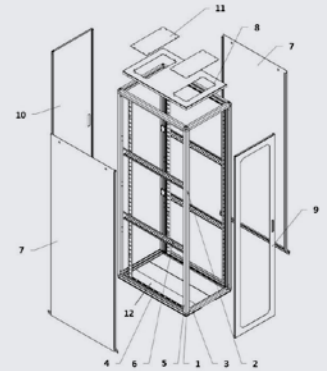

Enclosure Technology specialises in the manufacture and supply of 19" rack enclosures to the computer, broadcasting and telecommunications industries. ETL supplies a comprehensive choice of server cabinets suitable for Compaq, HP, IBM and Siemens-Nixdorf servers. All ETL enclosures can be fitted with an extensive selection of accessories such as sliding keyboard shelves, monitor shelves, power distribution and fan cooling.

## E-Tech 19" Standard Fully Built Cabinets

PART NO.	DESCRIPTION	TRADE PRICE \$ (ex GST)
<b>47U Range</b>		
EC47U600800	47U x 600 x 800 Cabinet	2,292.60
EC47U6001000	47U x 600 x 1000 Cabinet	2,557.22
EC47U6001200	47U x 600 x 1200 Cabinet	2,770.00
EC47U800800	47U x 800 x 800 Cabinet	2,643.59
EC47U8001000	47U x 800 x 1000 Cabinet	2,976.11
EC47U8001200	47U x 800 x 1200 Cabinet	3,247.12
<b>45U Range</b>		
EC45U600600	45U x 600 x 600 Cabinet	2,016.69
EC45U600800	45U x 600 x 800 Cabinet	2,195.14
EC45U6001000	45U x 600 x 1000 Cabinet	2,448.51
EC45U6001200	45U x 600 x 1200 Cabinet	2,672.00
EC45U800800	45U x 800 x 800 Cabinet	2,532.18
EC45U8001000	45U x 800 x 1000 Cabinet	2,850.68
EC45U8001200	45U x 800 x 1200 Cabinet	3,109.15
<b>42U Range</b>		
EC42U600800	42U x 600 x 800 Cabinet	2,048.06
EC42U6001000	42U x 600 x 1000 Cabinet	2,284.46
EC42U6001200	42U x 600 x 1200 Cabinet	2,493.35
EC42U800800	42U x 800 x 800 Cabinet	2,362.53
EC42U8001000	42U x 800 x 1000 Cabinet	2,659.68
EC42U8001200	42U x 800 x 1200 Cabinet	3,063.33
<b>38U Range</b>		
EC38U600600	38U x 600 x 600 Cabinet	1,794.56
EC38U600800	38U x 600 x 800 Cabinet	1,962.14
EC38U6001000	38U x 600 x 1000 Cabinet	2,356.25
EC38U800600	38U x 800 x 600 Cabinet	2,236.82
EC38U800800	38U x 800 x 800 Cabinet	2,393.16
EC38U8001000	38U x 800 x 1000 Cabinet	2,744.30
<b>33U Range</b>		
EC33U600600	33U x 600 x 600 Cabinet	1,710.03
EC33U600800	33U x 600 x 800 Cabinet	1,837.40
EC33U6001000	33U x 600 x 1000 Cabinet	2,214.88