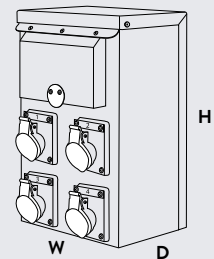

## Caravan park outlet

PART NO.	DESCRIPTION	RCBO QUANTITY	TRADE PRICE\$ (ex GST)
<b>Caravan Park Outlets</b>			
82022	2 Way	2	975.77
84044	4 Way	2	1494.57

#### Overall dimensions:

Width 235mm x Depth 210mm x Height 373mm.

4-Way Caravan Park Outlet