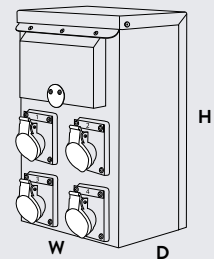

TECHNICAL NOTES

- PP** Plain Panel
PL Plain Lid
WP Wired Panel Fitted With:-
 1 x 63A Main Switch
 1 x RCBO 20A + 30mA
 1 x Double Switched Socket Unit 10A
 2 x 63A 2 stud 2 way earth / neutral bars

NDB1PPPL

NDB1S PP PL

NDB1S WP PL

Caravan park outlet

PART NO.	DESCRIPTION	RCBO QUANTITY	TRADE PRICE\$ (ex GST)
Caravan Park Outlets			
82022	2 Way	2	975.77
84044	4 Way	2	1494.57

TECHNICAL NOTES

- Designed and certified to comply with AS/NZ 3000:2007
 Enclosure manufactured from Stainless Steel.
 Complete with Main Switch and Circuit Breakers.

Overall dimensions:

Width 235mm x Depth 210mm x Height 373mm.

4-Way Caravan Park Outlet

Outdoor meter distribution

PART NO.	DESCRIPTION	PANELS W X H (mm)	TRADE PRICE\$ (ex GST)
Outdoor Meter Distribution			
12616	DCB1S - D16 Outdoor Meter Distribution 16 Way, One Window	400 x 600	281.19
12716	M1 - D16 Outdoor Meter Distribution 16 Way, One Window	400 x 600	281.19